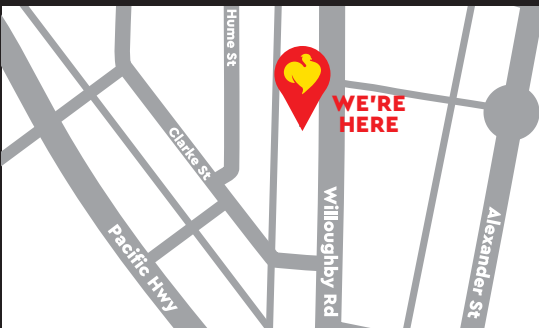

94 WILLOUGHBY RD,
CROWS NEST, NSW, 2065

**BONELESS
BURGER BOX
SPECIAL**

$15